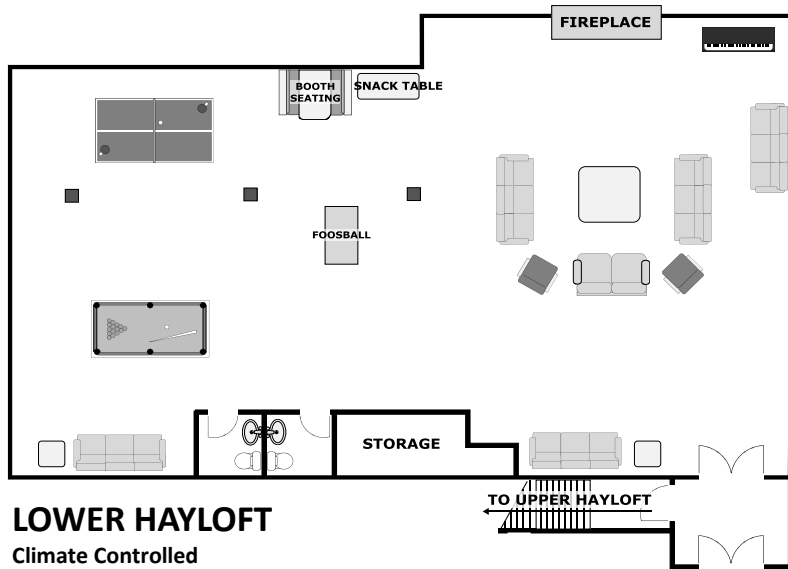

# LOWER & UPPER HAYLOFT

Meeting Room Capacity: 30 in Lower Hayloft

40 in Upper Hayloft

Upper and Lower Hayloft may be booked together or separately

## LOWER HAYLOFT

Climate Controlled  
Seating for up to 40 can be added.

UPPER HAYLOFT

UPPER HAYLOFT

## UPPER HAYLOFT

Not Climate Controlled  
Large open space often used for games and activities

LOWER HAYLOFT  
Sitting Area

LOWER HAYLOFT  
Game Area