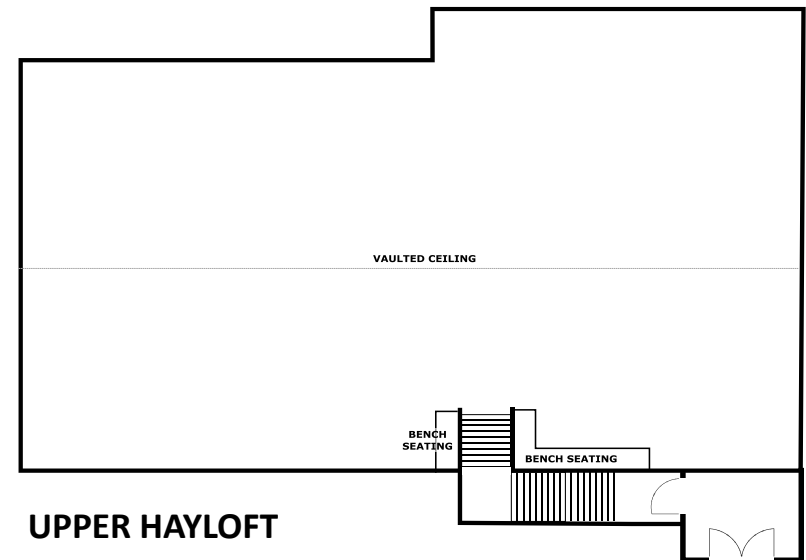

# LOWER & UPPER HAYLOFT

Meeting Room Capacity: 30 in Lower Hayloft

40 in Upper Hayloft

Upper and Lower Hayloft may be booked together or separately

## LOWER HAYLOFT

Climate Controlled  
Seating for up to 40 can be added.

UPPER HAYLOFT

UPPER HAYLOFT

## UPPER HAYLOFT

Not Climate Controlled  
Large open space often used for games and activities

LOWER HAYLOFT  
Sitting Area

LOWER HAYLOFT  
Game Area