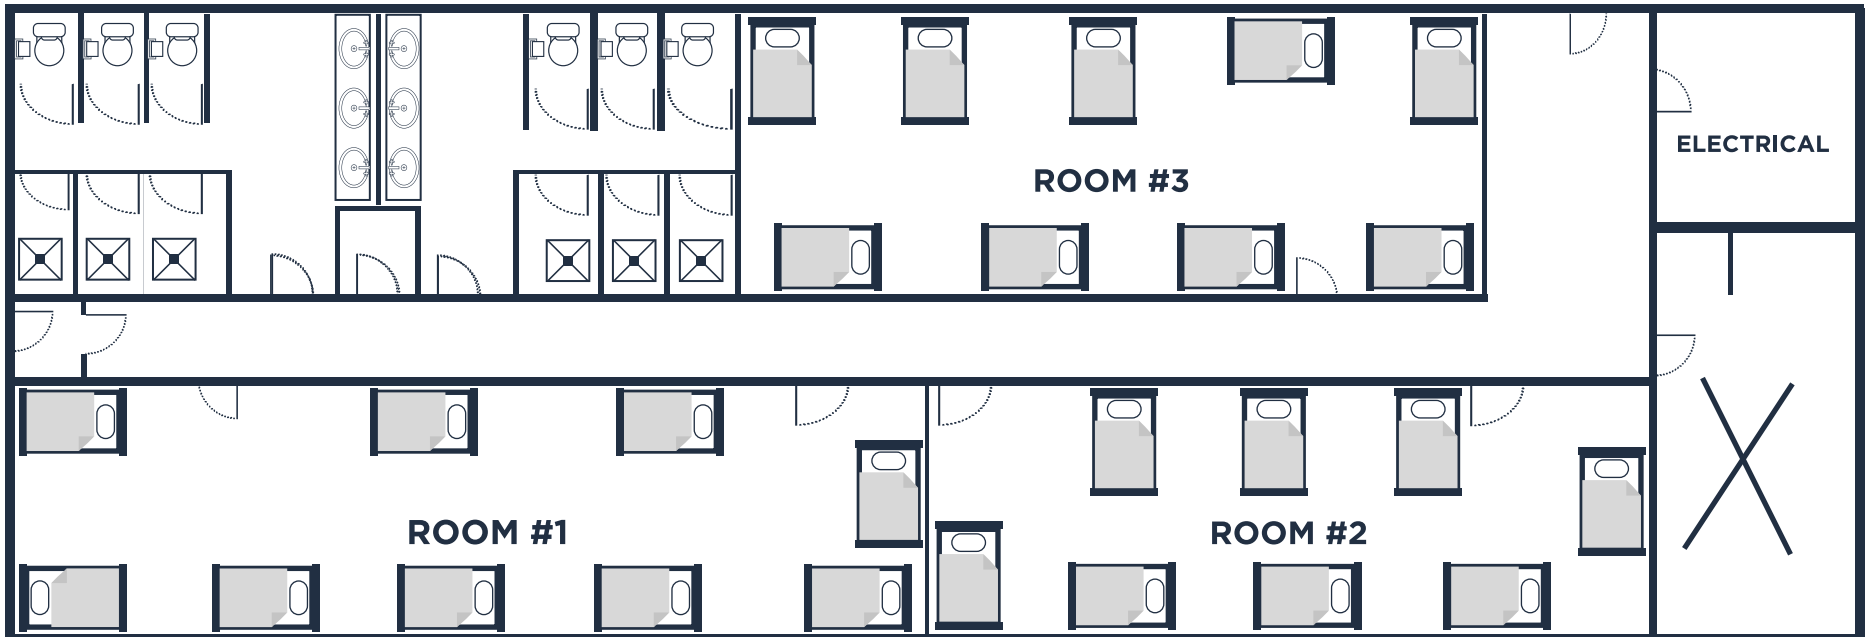

BIG STONE LODGE

Room #1: 18 Bunks
 Room #2: 16 Bunks
 Room #3: 18 Bunks
 Men's Bathroom: 3 Sinks, 3 Showers, 3 Toilets
 Women's Bathroom: 3 Sinks, 3 Showers, 3 Toilets

SECOND FLOOR