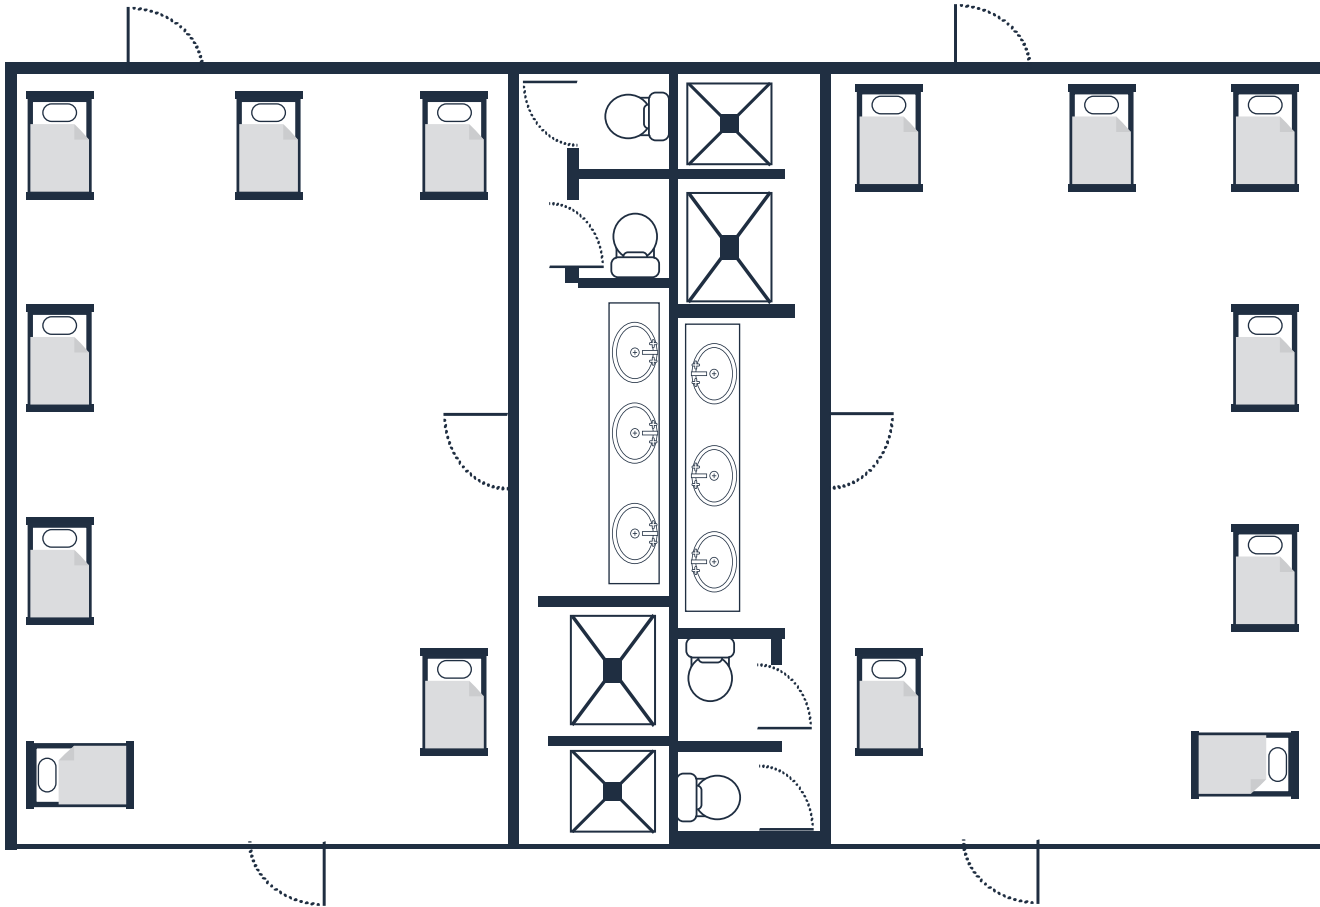

# CABINS 1-8

Each Cabin (1-8): 7 Bunks, 3 Sinks, 2 Showers, 2 Toilets  
Each Building: 14 Bunks, 6 Sinks, 4 Showers, 4 Toilets  
Each Cabin consists of two separate units housed in one building.  
We have 8 Cabins, or 16 total units. Each unit has 14 total beds.

# CABINS 9-16

Each Cabin (9-16): 7 Bunks, 2 Sinks, 1 Shower, 1 Toilet  
Each Building: 14 Bunks, 4 Sinks, 2 Showers, 2 Toilets  
Each Cabin consists of two separate units housed in one building.  
We have 8 Cabins, or 16 total units. Each unit has 14 total beds.