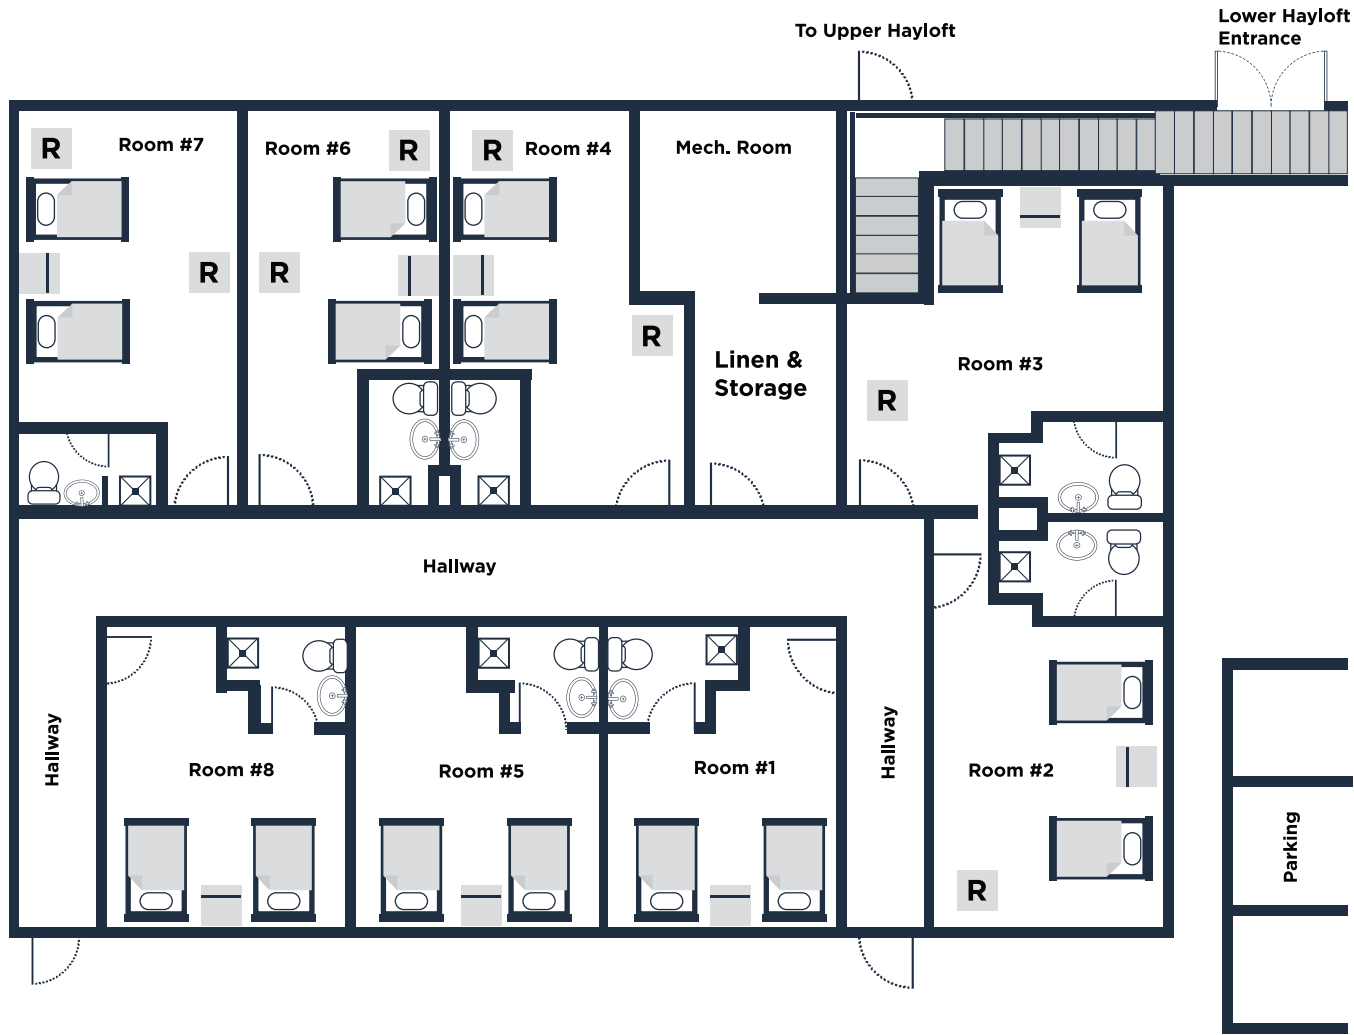

COACH HOUSE FIRST FLOOR

First Floor: 16 Twins, 8 Rollaways, 8 Sinks, 8 Showers, 8 Toilets
 Second Floor: 18 Twins, 7 Rollaways, 9 Sinks, 9 Showers, 9 Toilets
 First & Second floors are air conditioned.

COACH HOUSE SECOND FLOOR

First Floor: 16 Twins, 8 Rollaways, 8 Sinks, 8 Showers, 8 Toilets
 Second Floor: 18 Twins, 7 Rollaways, 9 Sinks, 9 Showers, 9 Toilets
 First & Second floors are air conditioned.