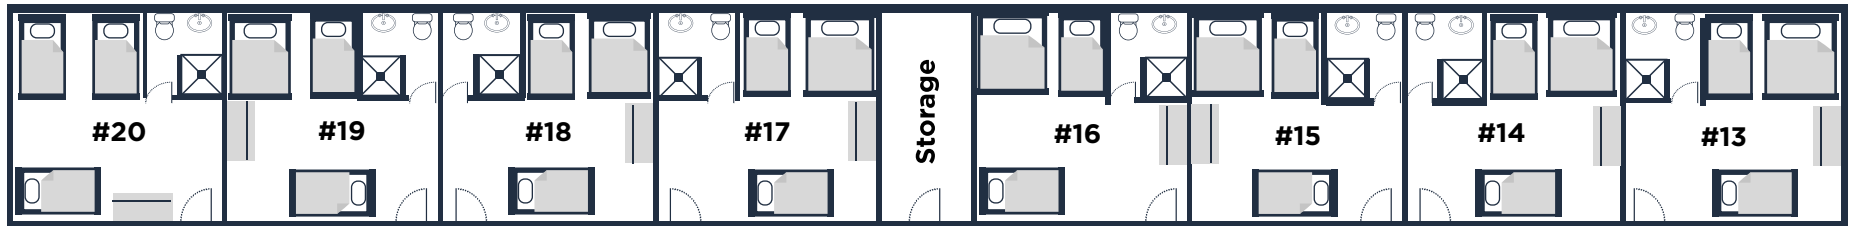

# WILLOWS

First Floor: 33 twins, 7 doubles, 8 sinks, 8 showers, 8 toilets  
 Second Floor: 21 twins, 7 doubles, 7 sinks, 7 showers, 7 toilets

\*Doubles are the lower bunks of a twin over a double bunk\*

\*Rooms 1-5 are currently designated as staff and are excluded from the counts\*

\*The following rooms are adjoining: 13 & 14, 15 & 16, 17 & 18, 19 & 20

- Doors between adjoining rooms are bolted unless requested

## First Floor

## Second Floor